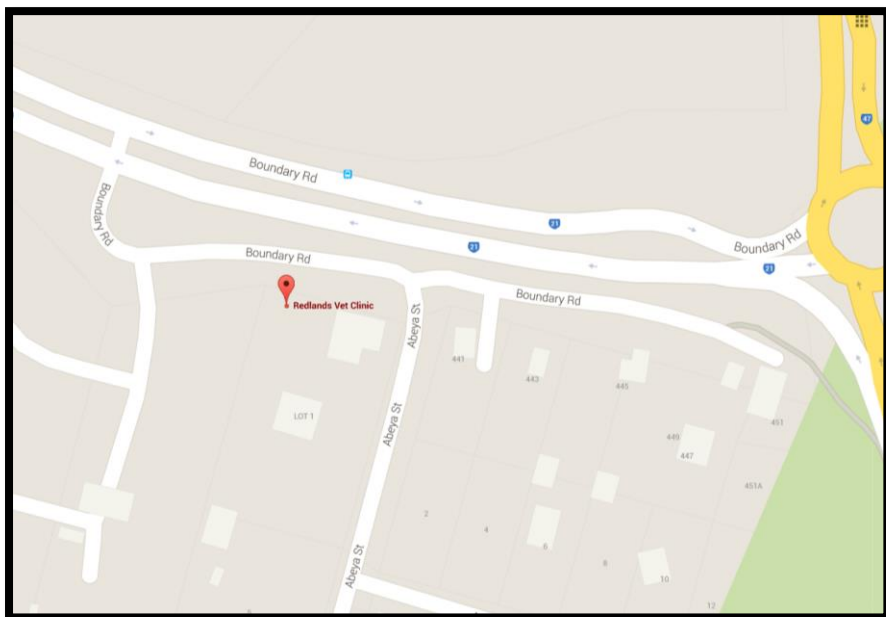

## Redlands Vet Clinic

Address: Cnr. of Abeya Street - 433 Boundary Road, Thornlands

Access is from the service road off Boundary Road.

Undercover area is used if it rains.

Classes and training held here within the fenced off area

If it is raining classes are held here, undercover in the shed

Parking available here

Parking available along here