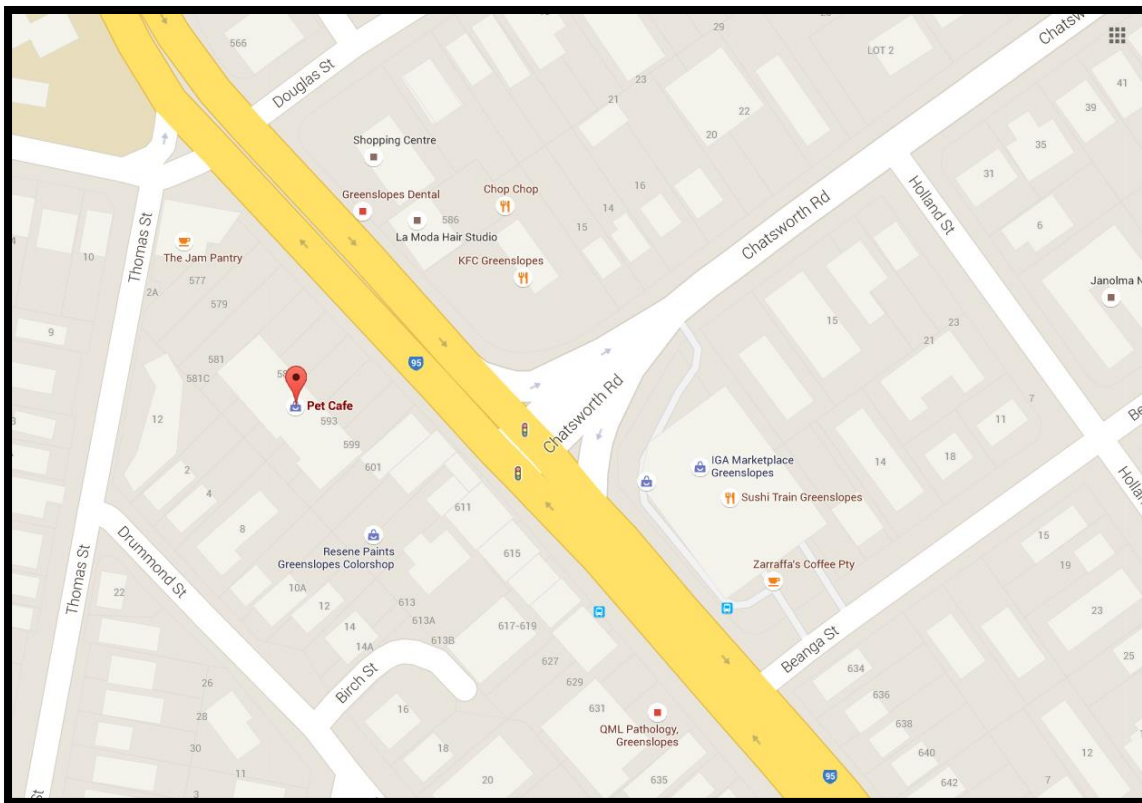

Greenslopes Pet Café

Address: 589 Logan Road, Greenslopes

Landmarks for this venue:

- KFC on the opposite side of the road on 1 side of the lights
- IGA and Zarraffas on opposite of the road on other side of the lights
- Miss India 100m up from Pet Café

When parking at this location please park on the far side of carpark or follow the ramp downstairs and follow the staff instructions for where to park.

Ramp downstairs

KFC Greenslopes

Hoppers Iga Greenslopes